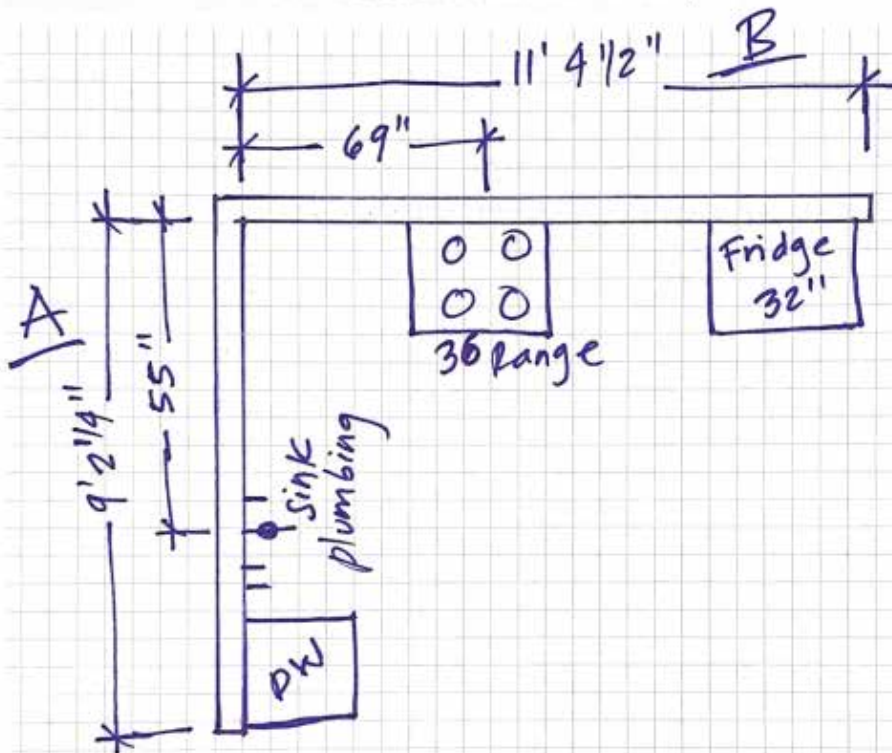

Customer Name: K- Stamps

Ceiling Height: 96" Date: November 17, 2020

Make a sketch of the room. Include wall dimensions and any additional notes.

Wall #	Length	Notes
A	9' 2 1/4"	36" sink base cabinet
B	11' 4 1/2"	Range wall and Fridge.